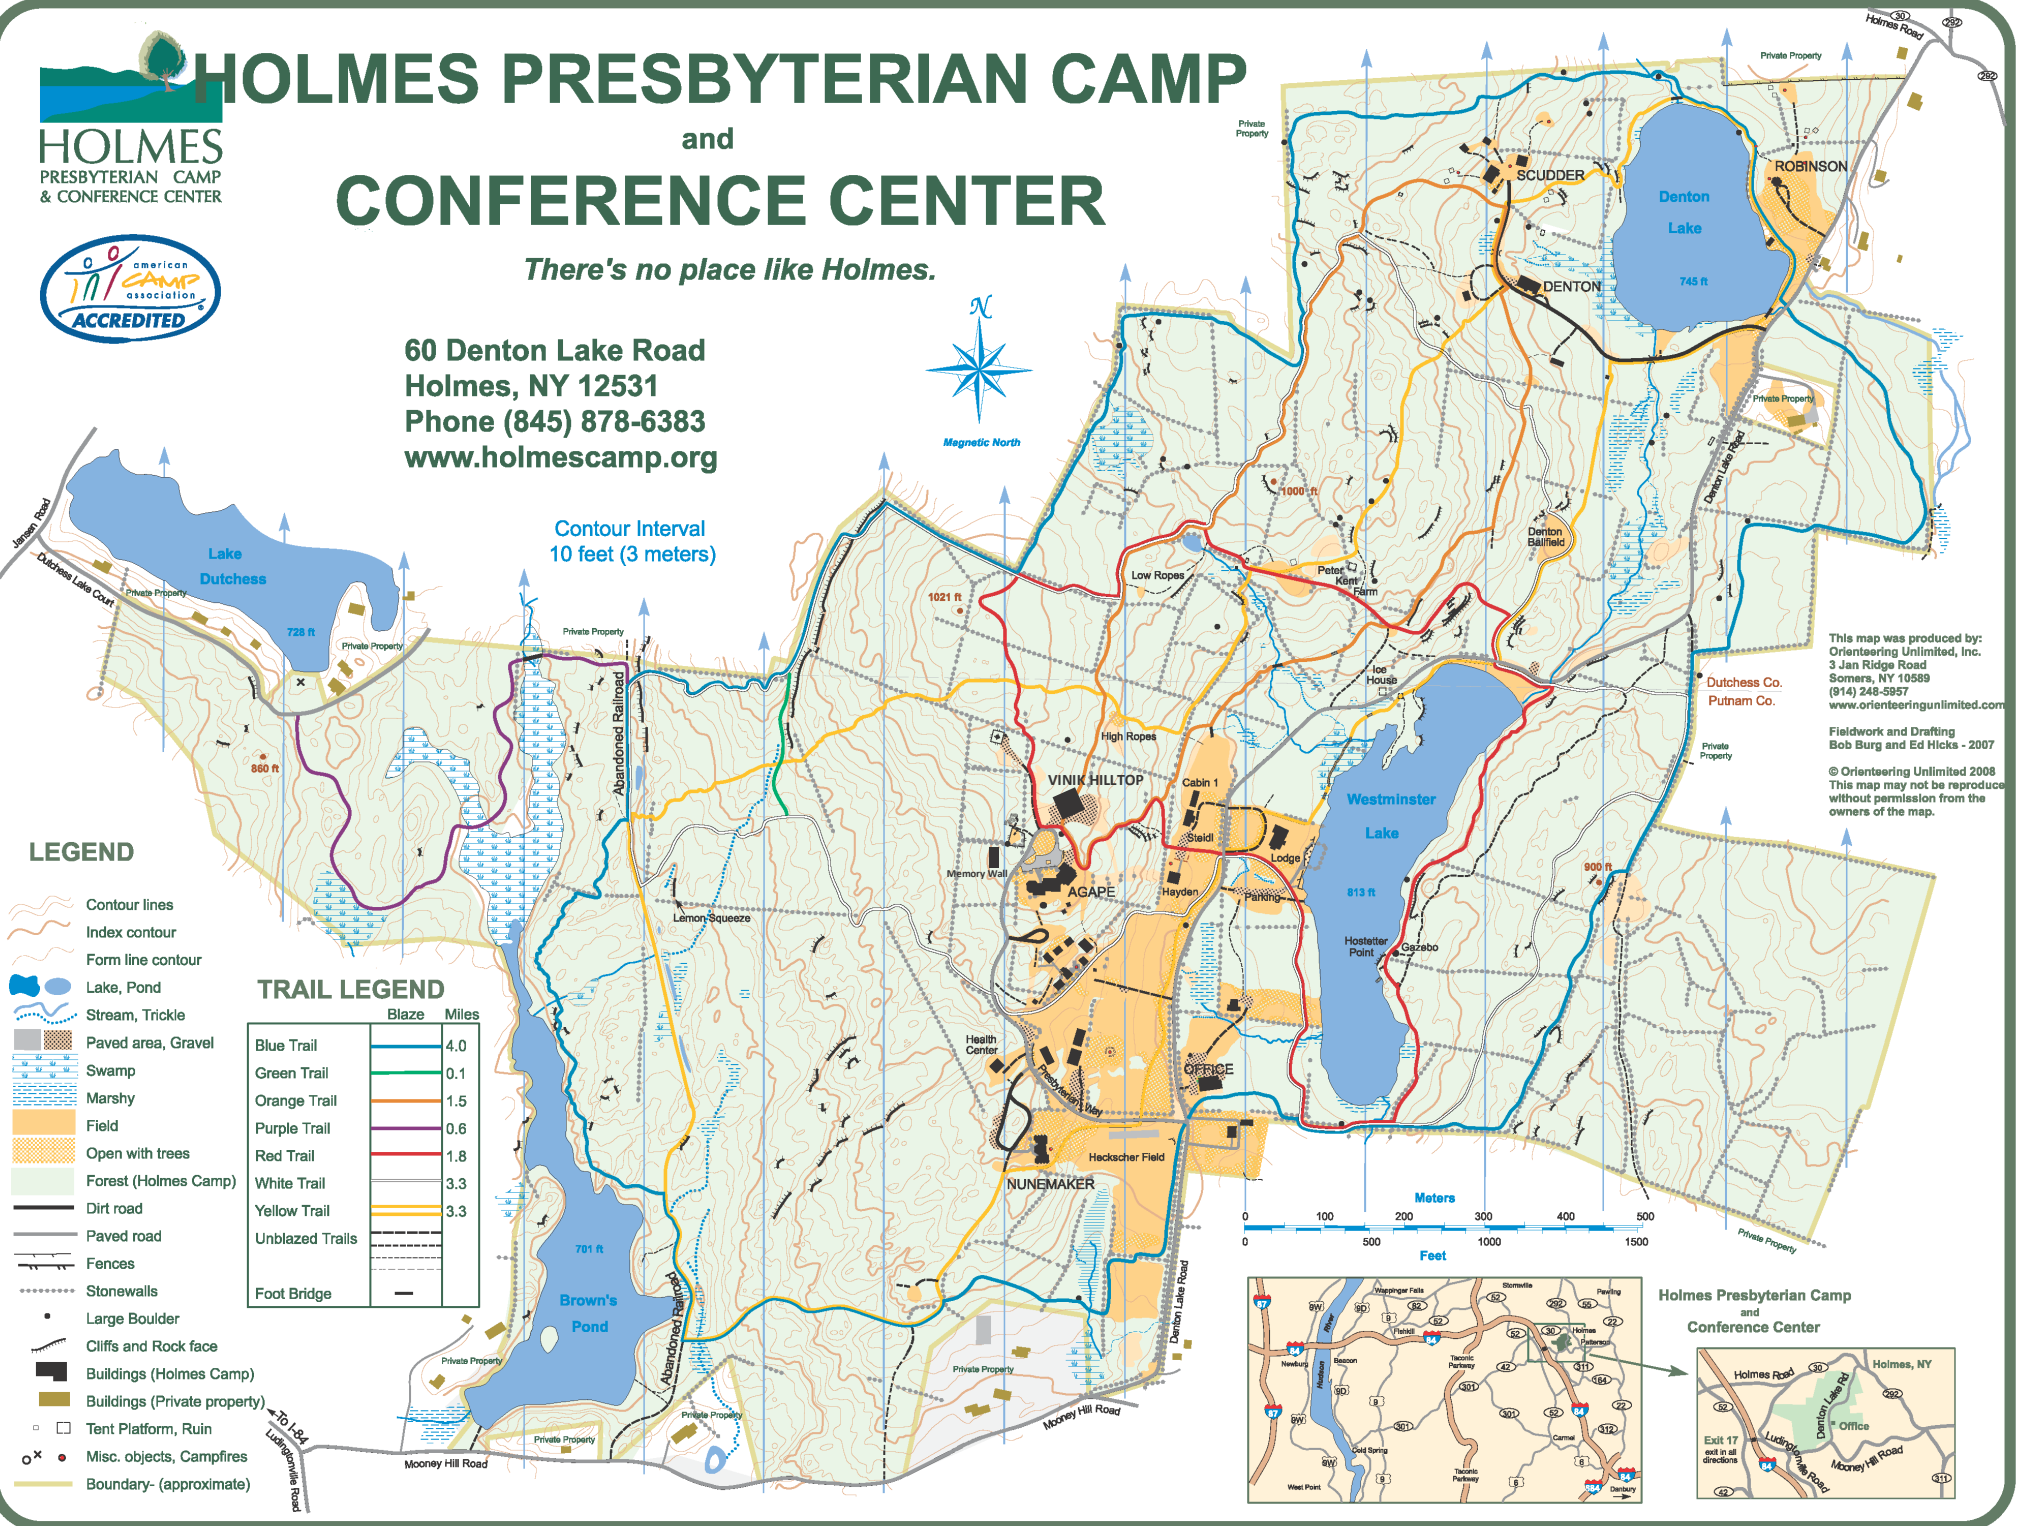

# HOLMES PRESBYTERIAN CAMP and CONFERENCE CENTER

*There's no place like Holmes.*

60 Denton Lake Road  
Holmes, NY 12531  
Phone (845) 878-6383  
www.holmescamp.org

Contour Interval  
10 feet (3 meters)

## LEGEND

- Contour lines
- Index contour
- Form line contour
- Lake, Pond
- Stream, Trickle
- Paved area, Gravel
- Swamp
- Marshy
- Field
- Open with trees
- Forest (Holmes Camp)
- Dirt road
- Paved road
- Fences
- Stonewalls
- Large Boulder
- Cliffs and Rock face
- Buildings (Holmes Camp)
- Buildings (Private property)
- Tent Platform, Ruin
- Misc. objects, Campfires
- Boundary- (approximate)

## TRAIL LEGEND

Blaze	Miles
	4.0
	0.1
	1.5
	0.6
	1.8
	3.3
	3.3

This map was produced by:  
Orientierung Unlimited, Inc.  
3 Jan Ridge Road  
Somers, NY 10589  
(814) 248-5957  
www.orientierungunlimited.com